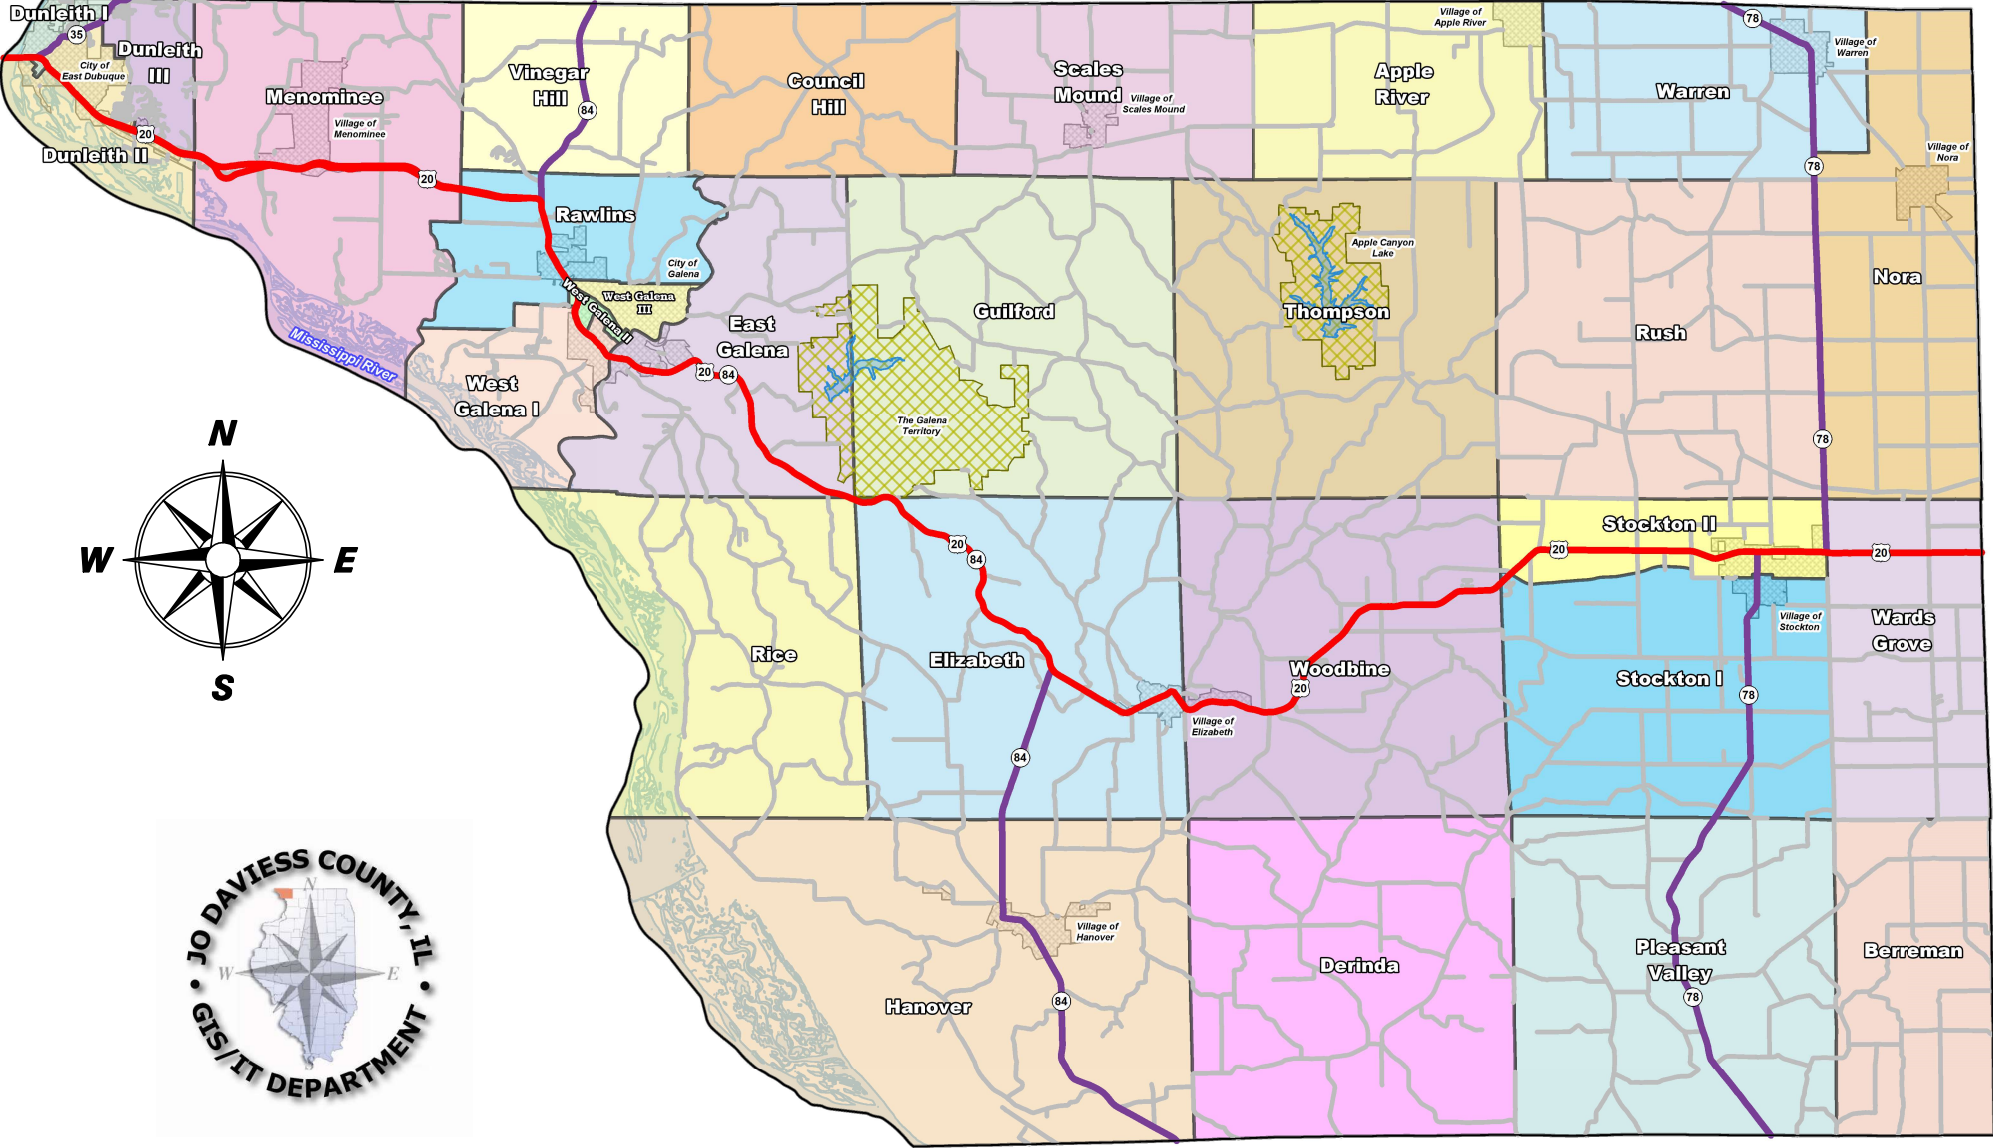

# Jo Daviess County, IL Voting Precincts

Map produced on 1/6/2022